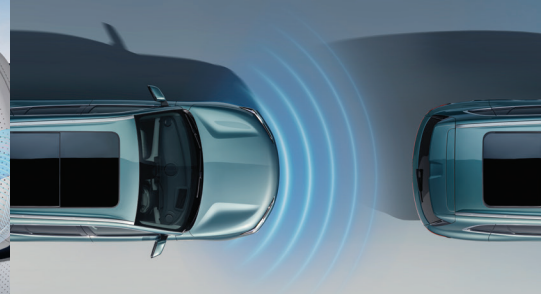

LEVEL 2 ADAS WITH 13 FUNCTIONS*

- **ACC**
  Adaptive Cruise Control
- **LKA**
  Lane Keeping Assist
- **CMSR**
  Collision Mitigation Support Rear
- **RCTA**
  Rear Cross Traffic Alert
- **ICC**
  Intelligent Cruise Control
- **LCA**
  Lane Changing Assist
- **CMSF**
  Collision Mitigation Support Front
- **RCTB**
  Rear Cross Traffic Brake
- **BSD**
  Blind Spots Detection
- **ELKA**
  Emergency Lane Keeping Assist
- **TSI**
  Traffic Sign Information
- **AEB**
  Automatic Emergency Braking
- **DOW**
  Doors Open Warning

*EX5 Max Only

EX5 PRO

EX5 MAX

NEW ENERGY

Max. Net Power (kW)		160	
Max. Net Torque (N•m)		320	
0-100km/h Acceleration (s)	6.9		7.1
Battery Capacity (kWh)		60.22	
Battery Type	LITHIUM IRON PHOSPHATE		
NEDC Combined Driving Range (km)	495		490
AC Slow Charging Time (10%-100% SOC) (h)		6.1	
DC Fast Charging Time (30%-80% SOC) (Min)		20	

EXTERIOR

Panoramic Power Sunroof with Power Sunshade	—		•
Power Tailgate	—		•

INTERIOR

Windshield Head-Up Display (W-HUD)	—		•
FLYME AUTO In-Vehicle Infotainment System		•	•
15.4" HD Touch-Screen		•	•
10.2" LCD Instrument Cluster		•	•
6-way Power Adjustable Driver's Seat		•	•
4-way Power Adjustable Front Passenger Seat		•	•
Front Seat Massage Function**	—		•
Passenger Seat with 2-way Power Adjustable Leg Support**	—		•

FOR MORE INFORMATION,
PLEASE CONTACT:

PRE-BOOK NOW

GEELY OFFICIAL DEALER
Geely MKG La Piazza, North Jakarta
Geely Alam Sutera, Tangerang

Pilihan warna mobil dalam materi promosi ini mungkin sedikit berbeda dari warna sesungguhnya.

Images shown are for illustration purposes only and may not represent the exact specifications or features of the actual car. Specifications, colors, and features are subject to change without prior notice.

**The Front Seat Massage Function and 2-Way Power Adjustable Leg Support of Front Passenger Seat are offered free of charge or may require payment, depending on the specific event or activity hosted by Geely. The details and conditions of this offer are determined by PT Geely Auto Indonesia.

Color options within this promotion material might be slightly different from the actual colors.

Gambar yang ditampilkan hanya untuk ilustrasi dan mungkin tidak mencerminkan spesifikasi atau fitur kendaraan secara akurat. Spesifikasi, warna, dan fitur dapat berubah tanpa pemberitahuan sebelumnya.